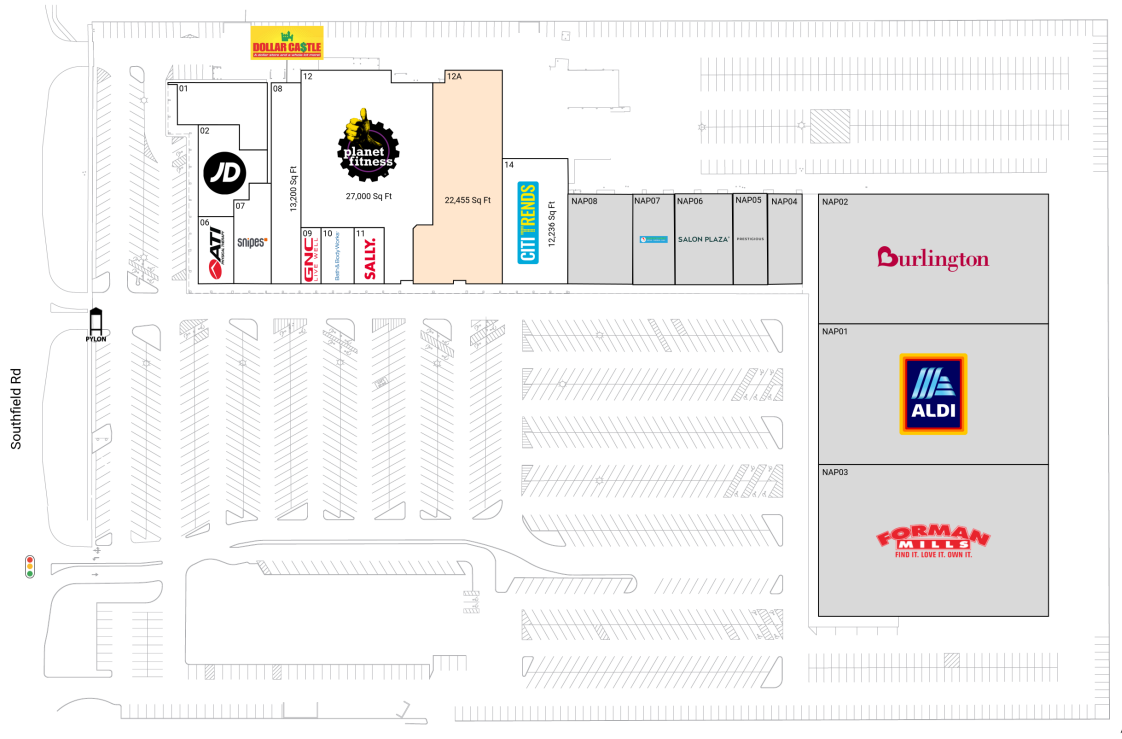

Southfield Plaza - Southfield

29782-29952 Southfield Road | Southfield, MI 48076

Oakland County | Detroit-Warren-Dearborn, MI | 101,781 Sq Ft

42.5086, -83.2202

Available Spaces

12A 22,455 Sq Ft **360°**

Current Tenants

Space size listed in square feet

O1	VIP Wear	6,294
O2	JD Sports	6,682
O6	ATI Physical Therapy	3,271
O7	Snipes	5,018
O8	Dollar Castle	13,200
O9	GNC	1,500
O10	Bath & Body Works	2,200
O11	Sally Beauty Supply	1,925
O12	Planet Fitness	27,000
O14	Citi Trends	12,236
NAP01	ALDI	0
NAP02	Burlington	0
NAP03	Forman Mills	0
NAP04	Eyebrows Etc.	0
NAP05	Prestigious Corporation	0
NAP06	Salon Plaza	0
NAP07	Comfort Market	0
NAP08	Lee Beauty Supply	0

This site plan is for illustrative and information purposes only, showing the general layout of the shopping center; and is not a legal survey. Brixmor makes no representation or warranty that the shopping center is exactly as depicted as site conditions and tenant mix are subject to change over time. 1859M